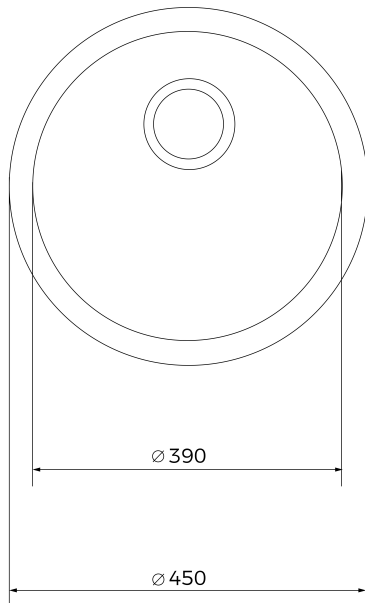

## FEATURES

Stainless steel sink, One bowl

Finish: Polished

Undermount installation

3½" manual basket waste with overflow and siphon

45 cm base unit

Thickness: 0.8 mm

Packaging: Individual carton box

## DIMENSIONS

**Product height (mm):**

**Product width (mm):** Ø450

**Product depth (mm):** 180

**Product length (mm):** Ø450

**Net weight (Kg):** 1,58

Lifetime  
warranty

Hygiene