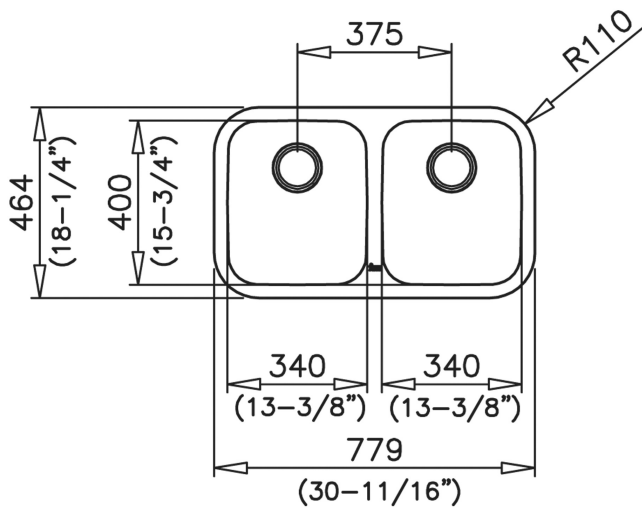

DIMENSIONS

Product height (mm):

Product width (mm): 464

Product depth (mm): 200

Product length (mm): 779

Net weight (Kg): 5,52

Lifetime warranty

200mm

Hygiene