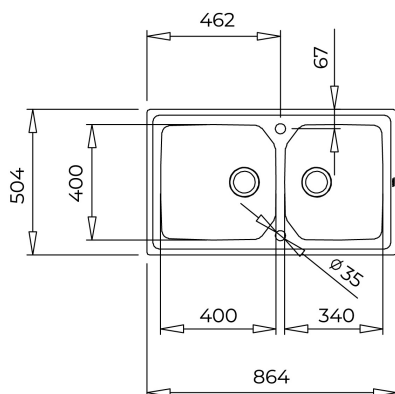

REFERENCE

REF: 115030024

EAN: 8434778019650

FEATURES

Brooklyn Series
Stainless steel sink, Polished finish
Two bowls, reversible
2-in-1 installation possibilities: top or flush
V-control 3½" automatic waste basket with siphon
New HelixPRO waste basket
SilentSmart, 50% less noise
210 mm deep bowl
90 cm base unit

DIMENSIONS

Product height (mm):

Product width (mm): 504

Product depth (mm):

Product length (mm): 864

Net weight (Kg): 6,38

COLOURS