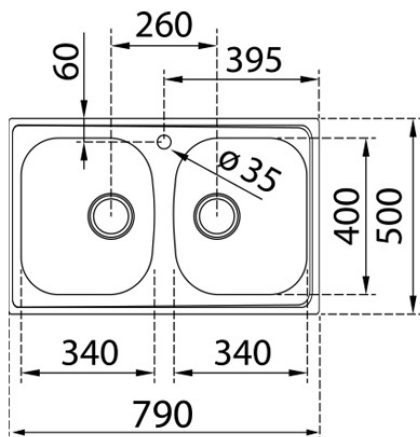

TEKA

EASY Starbright 80 E-XN 2B

Inset reversible sink with matt finish in 80 cm

REFERENCE

REF: 115050003

EAN: 8434778015638

FEATURES

Stainless steel sink, Matt finish
Two bowls
Inset installation
3½" manual basket waste and siphon
160 mm deep bowls
80 cm base unit

DIMENSIONS

Product height (mm):

Product width (mm): 500

Product depth (mm):

Product length (mm): 790

Net weight (Kg): 2,9

Lifetime warranty

Hygiene