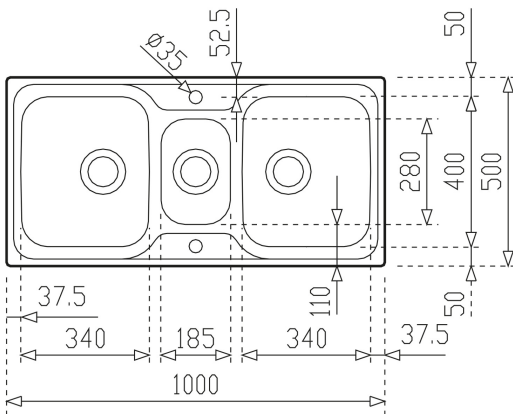

TEKA**TOTAL Classic 2½B**
Inset Stainless Steel Sink**REFERENCE**

REF: 10119080 EAN: 8421152031407

FEATURES

Stainless steel sink, Two bowls and 1 auxiliary bowl
Finish: Polished
Inset installation
3½" manual basket wastes with overflow and siphon
100 cm base unit
Thickness: 0.8 mm
Packaging: Individual carton box

DIMENSIONS**Product height (mm):****Product width (mm):** 500**Product depth (mm):** 190**Product length (mm):** 1000**Net weight (Kg):** 6,22

Lifetime warranty

Hygiene

**COLOURS**