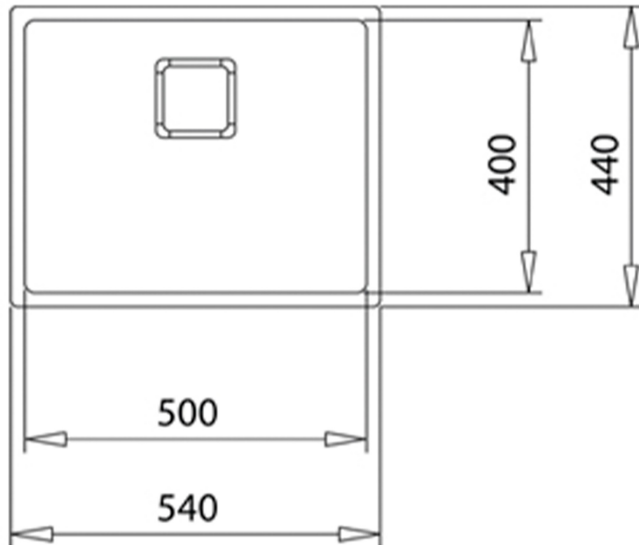

200mm

Hygiene

200mm

REFERENCE

REF: 115000023

EAN: 8434778004700

FEATURES

FlexLinea Series

Metallic stainless steel + PVD coat sink

One bowl

3-in-1 installation possibilities: undermount, top or flush

Easy clean radius R15 corners

3½" SQ manual basket waste with siphon

Decorative SQ cover

SilentSmart, 50% less noise

200 mm deep bowl

60 cm base unit

DIMENSIONS

Product height (mm):**Product width (mm):** 440**Product depth (mm):** 200**Product length (mm):** 540**Net weight (Kg):** 4,1

COLOURS

115000023

Brass

115000012