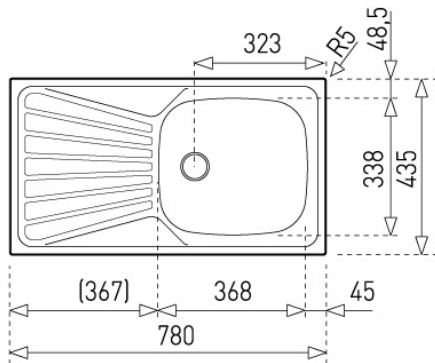

TEKA**EASY Deva 45 I-CN 1B 1D**

Recessed kitchen sink

Hygiene

REFERENCE

REF: 10133005

EAN: 8421152118184

FEATURES

Stainless steel sink, One bowl and One drainer

Finish: Matt

Inset installation, Reversible drainer

1½" manual waste with overflow and siphon

45 cm base unit

Thickness: 0.5 mm

Packaging information: Carboard Protection

DIMENSIONS

Product height (mm):**Product width (mm):** 435**Product depth (mm):** 150**Product length (mm):** 780**Net weight (Kg):** 2