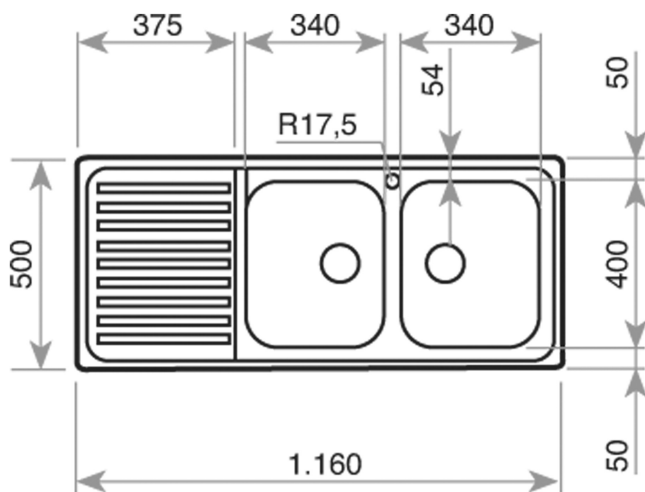

TEKA

TOTAL Classic 2B 1D

Inset stainless steel sink with two bowls and one drainer

REFERENCE

REF: 10119023

EAN: 8421152019566

FEATURES

Classic Series
Stainless steel sink
Two bowls and one drainer
Inset installation
3½" manual basket waste with siphon
190 mm deep bowls
80 cm base unit

DIMENSIONS

Product height (mm):

Product width (mm): 500

Product depth (mm): 190

Product length (mm): 1160

Net weight (Kg): 6,36

Hygiene

Lifetime
warranty