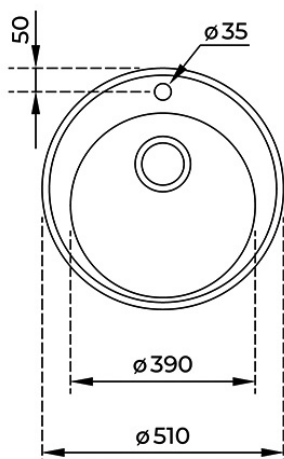

Finish: Polished

Inset Installation

3½" manual basket waste with overflow and siphon

45 cm base unit

Thickness: 0.8mm

Packaging: Individual carton box

DIMENSIONS

Product height (mm):

Product width (mm): Ø510

Product depth (mm): 180

Product length (mm): Ø510

Net weight (Kg): 2,1

Lifetime
warranty

Hygiene

COLOURS