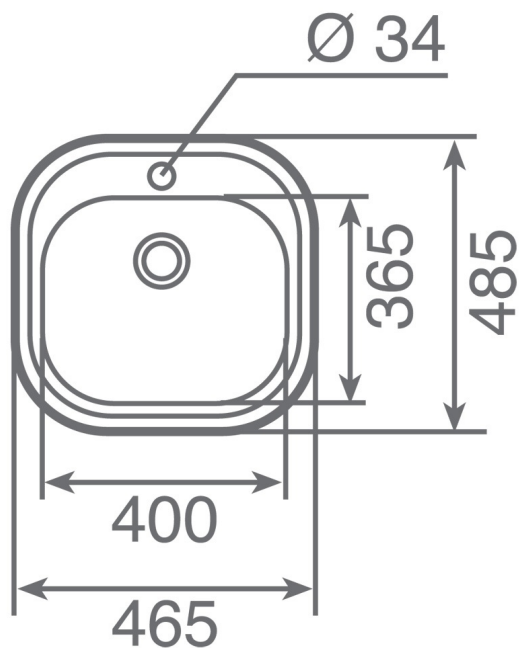

### FEATURES

Stainless steel sink, One bowl

Finish: Polished

Inset Installation

3½" manual basket waste with overflow and siphon

45 cm base unit

Thickness: 0.7mm

Packaging: Individual carton box

### DIMENSIONS

**Product height (mm):**

**Product width (mm):** 485

**Product depth (mm):** 165

**Product length (mm):** 465

**Net weight (Kg):** 1,82

Lifetime  
warranty

Hygiene