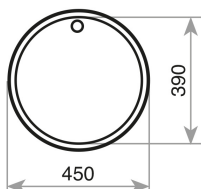

Finish: Polished

Inset Installation

3½" manual basket waste with overflow and siphon

45 cm base unit

Thickness: 0.8mm

Packaging: Individual carton box

DIMENSIONS

Product height (mm):

Product width (mm): Ø450

Product depth (mm): 180

Product length (mm): Ø450

Net weight (Kg): 1,66

Lifetime
warranty

Hygiene

COLOURS