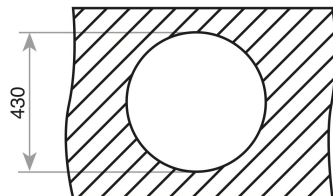

Finish: Polished

Inset Installation

3½" manual basket waste with overflow and siphon

45 cm base unit

Thickness: 0.8mm

Packaging: Individual carton box

DIMENSIONS

Product height (mm):

Product width (mm): Ø450

Product depth (mm): 180

Product length (mm): Ø450

Net weight (Kg): 1,66

Lifetime
warranty

Hygiene

COLOURS