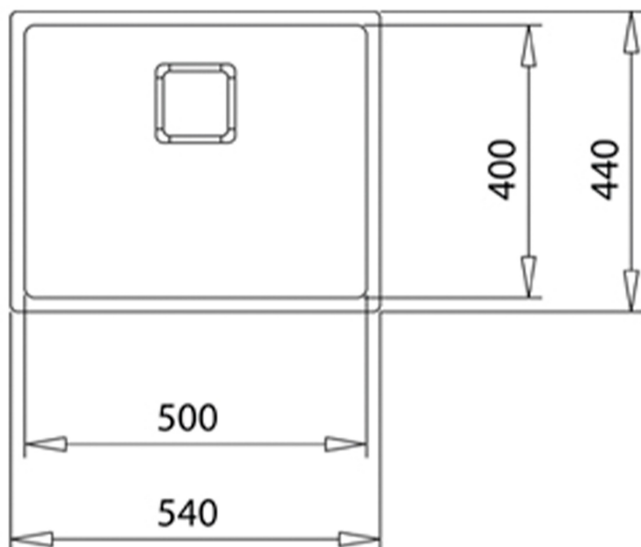

200mm

Hygiene

R15

REFERENCE

REF: 115000024

EAN: 8434778004717

FEATURES

Metallic stainless steel + PVD coat sink, One Bowl

Finish: Polished

3-in-1 installation: Inset/top, undermount & flush

Easy clean radius R15 corners

3½" manual basket waste with overflow and siphon

Decorative SQ cover

SilentSmart, 50% less noise

60 cm base unit

Thickness: 1.0 mm

Packaging: Individual carton box

DIMENSIONS

Product height (mm):**Product width (mm):** 440**Product depth (mm):** 200**Product length (mm):** 540**Net weight (Kg):** 4,1

COLOURS

115000024