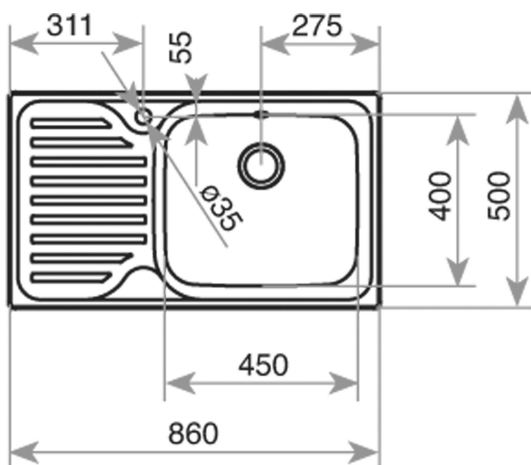

DIMENSIONS

Product height (mm):

Product width (mm): 500

Product depth (mm): 200

Product length (mm): 860

Net weight (Kg): 5,13

200mm

Hygiene

Lifetime
warranty