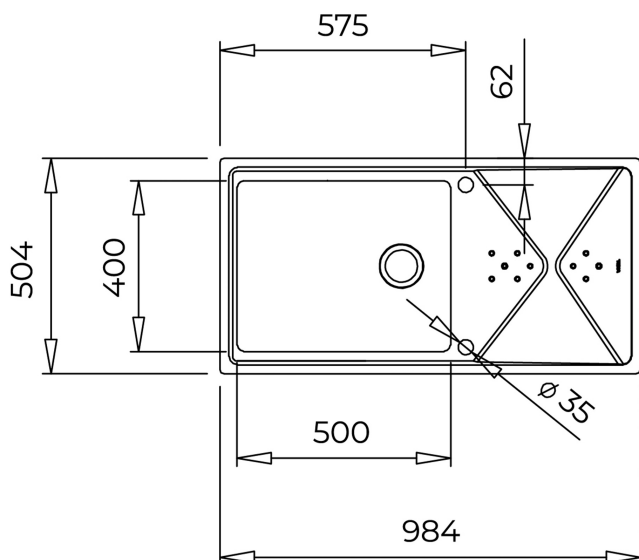

Hygiene

REFERENCE

REF: 115100023

EAN: 8434778019643

FEATURES

Brooklyn Series
 Stainless steel sink, Polished finish
 One bowl, one drainer, reversible
 2-in-1 installation possibilities: top or flush
 V-control 3½" automatic waste basket with siphon
 New HelixPRO waste basket
 SilentSmart, 50% less noise
 210 mm deep bowl
 60 cm base unit

DIMENSIONS

Product height (mm):

Product width (mm): 504

Product depth (mm):

Product length (mm): 984

Net weight (Kg): 6,1

COLOURS