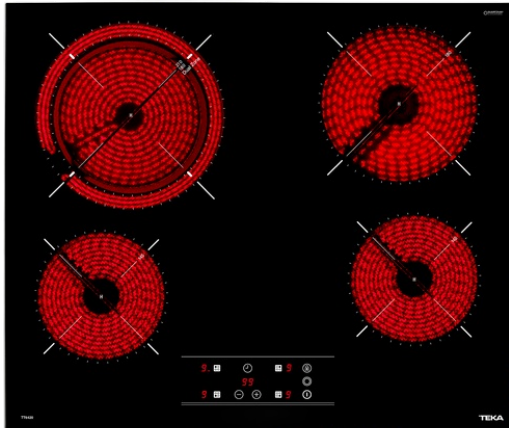

TEKA**TOTAL TT 6420**

60cm Vitroceramic Hob with 4 zones and Touch Control Slim metal frame

Autolock

Power Plus

Easy
installation

REFERENCE

REF: 40239021

EAN: 8421152148181

FEATURES

Vitroceramic hob
Touch Control
4 cooking zones
1 high lights Ø 180/210 mm
1 high lights Ø 180 mm
2 high lights Ø 145 mm
Ceramic glass surface
Auto-lock safety system
Cooking timer
Power plus
Child lock
Residual heat indicator
Easy installation kit
Maximum nominal power 6200 W
Optional: Grilling plate
Optional: Teppanyaki

DIMENSIONS

Product height (mm): 51**Product width (mm):** 605**Product depth (mm):** 515**Product length (mm):****Net weight (Kg):** 8,9

TECH SPECS

Power rate (V): 220-240

Frequency (Hz): 50/60

Maximum Nominal Power (W): 6200