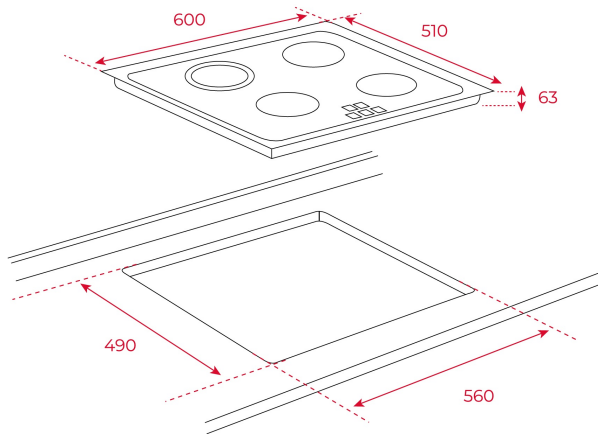

TEKA**TOTAL TT 6420**

60cm Vitroceramic Hob with 4 zones and Touch Control Slim metal frame

Autolock

Power Plus

Easy
installation

REFERENCE

REF: 40239021

EAN: 8421152148181

FEATURES

Vitroceramic hob
Touch Control
4 cooking zones
1 high lights Ø 180/210 mm
1 high lights Ø 180 mm
2 high lights Ø 145 mm
Ceramic glass surface
Auto-lock safety system
Cooking timer
Power plus
Child lock
Residual heat indicator
Easy installation kit
Maximum nominal power 6200 W
Optional: Grilling plate
Optional: Teppanyaki

DIMENSIONS

Product height (mm): 51**Product width (mm):** 605**Product depth (mm):** 515**Product length (mm):****Net weight (Kg):** 8,9

TECH SPECS

Power rate (V): 220-240

Frequency (Hz): 50/60

Maximum Nominal Power (W): 6200