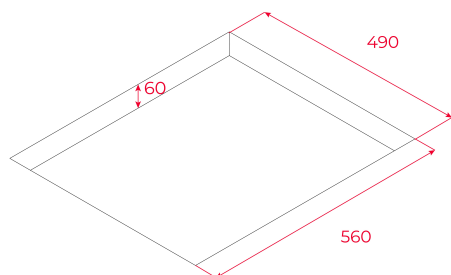

## FEATURES

Vitreoceramic hob  
Frontal Touch Control  
3 cooking zones  
1 high lights Ø 320/260/210 mm  
1 high lights Ø 160 mm  
1 high lights Ø 145 mm  
Ceramic glass surface  
Auto-lock safety disconnection  
Cooking timer  
Power plus  
Child lock  
Residual heat indicator  
Easy installation kit  
Maximum nominal power 6700 W

## DIMENSIONS

**Product height (mm):** 64**Product width (mm):** 600**Product depth (mm):** 510**Product length (mm):****Net weight (Kg):** 9