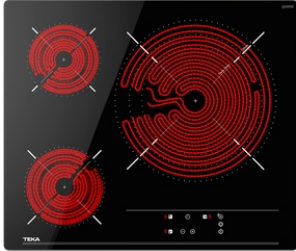

TEKA

MAESTRO TBC 63632 TTC

Vitreoceramic hob with 3 cooking zones

REFERENCE

REF: 112530007

EAN: 8434778022988