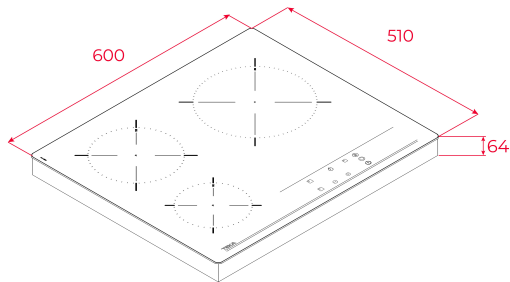

## FEATURES

Vitreoceramic hob  
Frontal Touch Control  
3 cooking zones  
1 high lights Ø 320/260/210 mm  
1 high lights Ø 160 mm  
1 high lights Ø 145 mm  
Ceramic glass surface  
Auto-lock safety disconnection  
Cooking timer  
Power plus  
Child lock  
Residual heat indicator  
Easy installation kit  
Maximum nominal power 6700 W

## DIMENSIONS

**Product height (mm):** 64**Product width (mm):** 600**Product depth (mm):** 510**Product length (mm):****Net weight (Kg):** 9