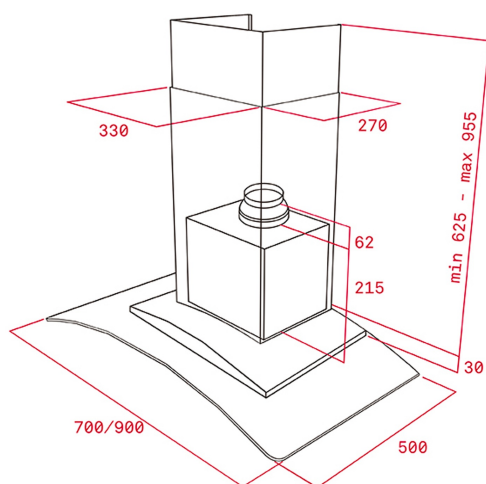

LED

Stop Delay
Timer

REFERENCE

REF: 40455332

EAN: 8421152130490

FEATURES

Ultraslim glass wing decorative hood
 Eco power
 Backlit electronic panel with white display
 Conventional aspiration
 3 speeds + 1 intensive
 Exhaust capacities:
 Free Outlet (m³/h): 825
 Max. (m³/h): 637
 Min. (m³/h): 298
 Noise (LwA) Max Speed 60 dB
 Noise (LwA) Min Speed 52 dB
 LED illumination
 1 stainless steel-aluminium filter
 Stop delay timer
 Reinforced glass upper structure

DIMENSIONS

Product height (mm): 674-1004

Product width (mm): 900

Product depth (mm): 500

Product length (mm):

Net weight (Kg): 15,2

TECH SPECS

Energy Efficiency Class: D