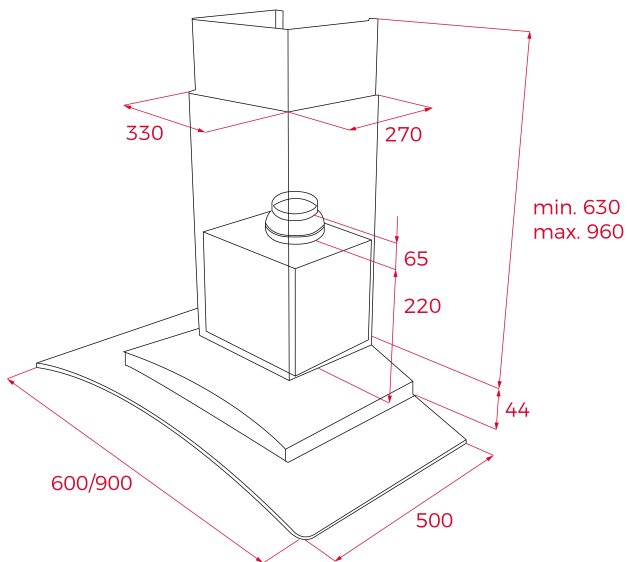

REFERENCE

REF: 40455330

EAN: 8421152130476

FEATURES

Ultraslim glass wing decorative hood
Eco power
Backlit electronic panel with white display
Conventional aspiration
3 speeds + 1 intensive
Exhaust capacities:
Free Outlet (m³/h): 825
Max. (m³/h): 637
Min. (m³/h): 298
Noise (LwA) Max Speed 60 dB
Noise (LwA) Min Speed 52 dB
LED illumination
1 stainless steel-aluminium filter
Stop delay timer
Reinforced glass upper structure

DIMENSIONS

Product height (mm): 674-1004

Product width (mm): 600

Product depth (mm): 500

Product length (mm):

Net weight (Kg): 12,9

TECH SPECS

Energy Efficiency Class: D

Noise (LwA) Min Speed (dB): 52

Noise (LwA) Max Speed (dB): 60

Noise (LwA) Boost Speed (dB): 70

Ø Outlet (mm): 150

COLOURS