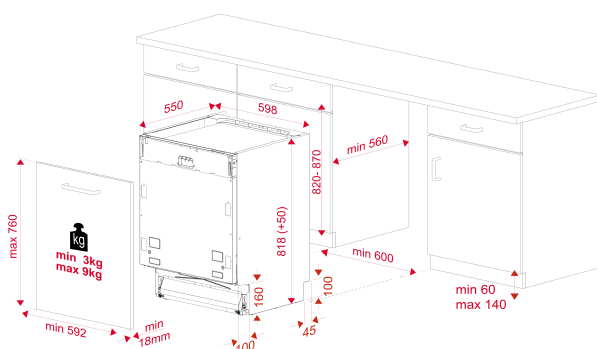

REFERENCE

REF: 114270003

EAN: 8434778013559

FEATURES

Fully integrated dishwasher
 Electronic control panel with white LED display
 Third cutlery tray
 Place Settings : 15
 Washing programs : 9
 Washing temperatures : 35°, 40°, 45°, 50°, 65°, 70° C
 AquaStop safety system
 SmartSensor, measures the level of dirtiness
 MultiCleaner Sensor
 Beam on floor
 PushUp system with 3 positions
 FlexiSet4 lower basket
 Fast programs: 1Hour and Mini 30
 Special programs: AutoClean, GlassCare and DualCare
 Special functions: Half load, Express and Power Wash
 Extra Drying function
 Column installation
 SlidingDoor installation system
 Delay timer 1-24h
 Low salt and rinse indicator
 Energy efficiency class : A++
 Noise level: 46 dBA

DIMENSIONS

Product height (mm): 818**Product width (mm):** 598**Product depth (mm):** 550**Product length (mm):****Net weight (Kg):** 38,4

TECH SPECS

Energy Efficiency Class: A++

Energy Consumption (Kw/day): -