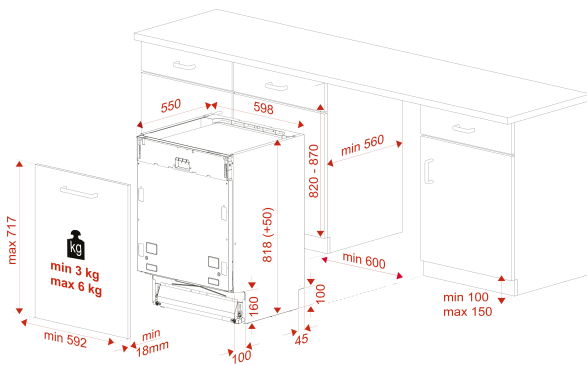

REFERENCE

REF: 114270010

EAN: 8434778013627

FEATURES

Fully integrated dishwasher
Electronic control panel with white LED display
Place Settings : 14
Washing programs : 7
Washing temperatures : 35°, 40°, 50°, 65°, 70° C
AquaStop safety system
SmartSensor measure the level of dirtiness
MultiCleaner Sensor
PushUp system with 3 positions
FlexiSet4 lower basket
Fast programs: 1Hour and Mini 30
Special program: AutoClean
Special functions: Half load, Express and Power Wash
Extra Drying function
Column installation
SlidingDoor installation system
Delay timer 1-24h
Low salt and rinse indicator
Energy efficiency class : A++
Noise level: 46 dBA

DIMENSIONS

Product height (mm): 818

Product width (mm): 598

Product depth (mm): 550

Product length (mm):

Net weight (Kg): 35,9

TECH SPECS

Energy Efficiency Class: A++

Energy Consumption (Kw/day): -

Water consumption (litres/year): 2660

Noise Level (dBA): 46

Power rate (V): 220-240

Frequency (Hz): 50

COLOURS

114270010

Black