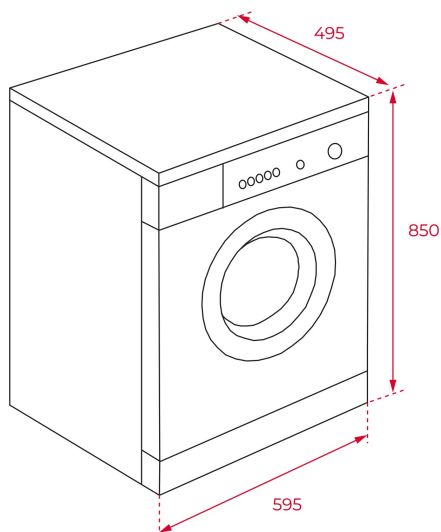

TEKA**TOTAL TK5 1470 EXP BP WH**

Free standing Washing Machine with 7 kg of washing capacity and 15 washing programs

Quick
Cycle

**REFERENCE**

REF: 113910006

EAN: 8434778017878

FEATURES

Free standing Washing Machine
Electronic control panel with display
Washing capacity: 7 kg
15 washing programs
Fast program: 15 minutes
Special programs: ECO mode, Wool care, Delicate, Sport program
Special functions: Delay timer, Speed wash, Extra rinse
SmartWash system
Maximum spinning speed: 1400 RPM
Automatic water regulation
Automatic door lock safety system
Child lock
SoftCare drum
Delay timer: 1-24 hours
32 cm wide porthole door

DIMENSIONS**Product height (mm):** 850**Product width (mm):** 595**Product depth (mm):** 495**Product length (mm):****Net weight (Kg):** 60**TECH SPECS**

Energy efficiency class (UE 2019/2016): E

Washing performance Class: -

Spinning efficiency class: B

Water consumption (litres/year): 9900

Noise Level (dBA): 62 + 79

Power rate (V): 220-240

Frequency (Hz): 50

COLOURS

113910006 White