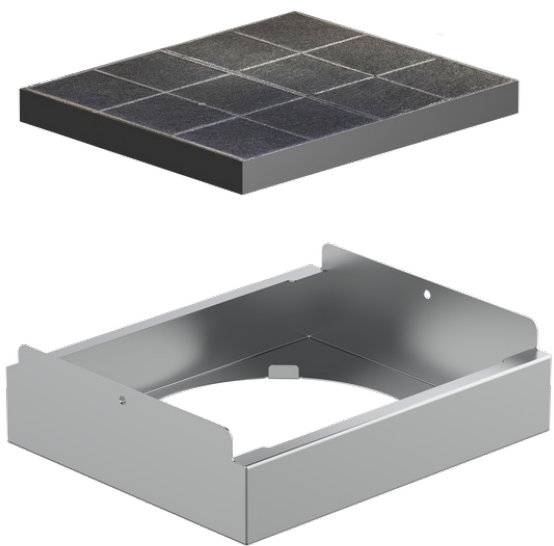

CFH 15200 O2C

Conventional recirculation kit without tube cover

REFERENCE

REF: 113290016

EAN: 8434778014778

FEATURES

Kit for the operation of the hood in recirculation mode
Installed at the hood outlet not needing tubes nor chimneys for the airflow
Includes C1RTK conventional filter

DIMENSIONS

Product height (mm):

Product width (mm):

Product depth (mm):

Product length (mm):

Net weight (Kg):

COLOURS

113290016