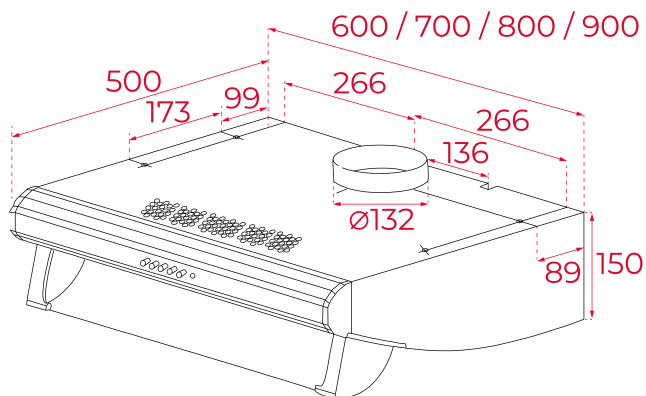

TEKA**EASY C 6310**

60cm Classical integrated hood with 3 speeds and 1 motor

REFERENCE

REF: 40461540

EAN: 8421152146057

FEATURES

Classic hood
Push buttons control panel (SS models)
Operating pilot light
3 speeds
Exhaust capacities:
Free Outlet, m³/h: 254
Max., m³/h: 235
Min., m³/h: 124
Noise (LwA) Max Speed, dB: 62
Noise (LwA) Min Speed, dB: 45
2 Integrated LED lamps
3 aluminium filters
Finger Print Proof Front Panel (SS)

LED

DIMENSIONS

Product height (mm): 150**Product width (mm):** 600**Product depth (mm):** 500**Product length (mm):****Net weight (Kg):** 6,65

TECH SPECS

Energy Efficiency Class: D

Noise (LwA) Min Speed (dB): 45

Noise (LwA) Max Speed (dB): 66

Noise (LwA) Boost Speed (dB): N/A

Ø Outlet (mm): 120

COLOURS

40461540

Stainless Steel