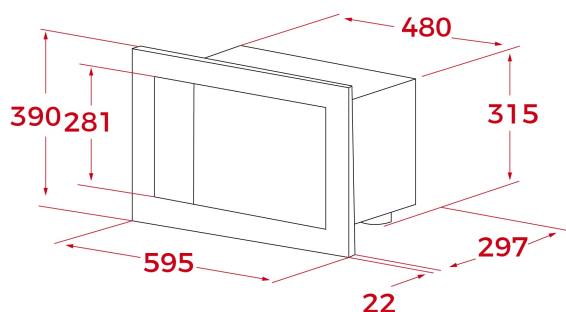

REFERENCE

REF: 40584000

EAN: 8421152145593

FEATURES

Microwave
Capacity: 20 litres
Electromechanical controls
5 power levels, 700 W
1 cooking function
0-60 min. Timer
Automatic defrosting by time
Double glazed door
Stainless steel inner cavity

DIMENSIONS

Product height (mm): 390

Product width (mm): 595

Product depth (mm): 325

Product length (mm):

Net weight (Kg): 16,5

TECH SPECS

MWO Power (W): 750

Frequency (Hz): 50

Maximum Nominal Power (W): 1200

Grill (W): -

COLOURS

40584000

Stainless Steel