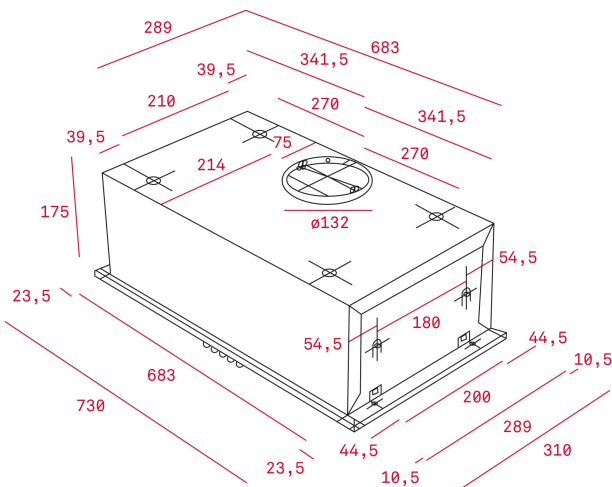

TEKA**TOTAL GFH 73**

73cm Built-in Hood with push buttons control panel and 2 aluminum filters

LED

**REFERENCE**

REF: 40446710

EAN: 8421152036402

FEATURES

Built-in hood
Push buttons control
3 speeds
Free Outlet exhaust capacity (m3/h): 367
Max speed exhaust capacity (m3/h): 329
Min speed exhaust capacity (m3/h): 223
Max speed sound level (dBA): 52
Min speed sound level (dBA): 42
2 LED lamps
2 aluminium filters
Operating pilot light
Anti-return valve included
Optional Charcoal Filter: CNL 1C

DIMENSIONS**Product height (mm):** 175**Product width (mm):** 730**Product depth (mm):** 310**Product length (mm):****Net weight (Kg):** 6,2**TECH SPECS**

Energy Efficiency Class: D

Noise (LwA) Min Speed (dB): 53

Noise (LwA) Max Speed (dB): 67

Noise (LwA) Boost Speed (dB): N/A

Ø Outlet (mm): 120

COLOURS

40446710

Stainless Steel