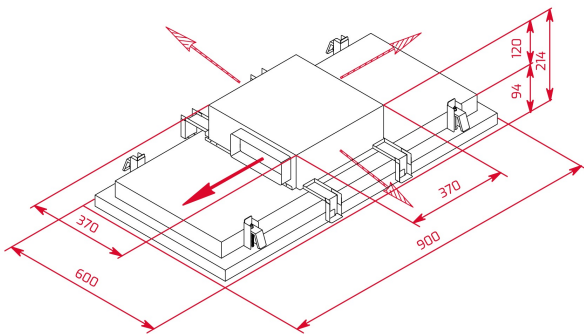

Built-In ceiling hood in 214mm height with FreshAir function and Rim extraction

Fresh AIR

LED

Perimeter
extractionRemote
ControlStop Delay
Timer

REFERENCE

REF: 113100004

EAN: 8434778019322

FEATURES

DIMENSIONS

Product height (mm): 214
Product width (mm): 900
Product depth (mm): 600
Product length (mm):
Net weight (Kg): 25

TECH SPECS

Energy Efficiency Class: A++
 Noise (LwA) Min Speed (dB): 50
 Noise (LwA) Max Speed (dB): 67
 Noise (LwA) Boost Speed (dB): 74
 Ø Outlet (mm): 215x85