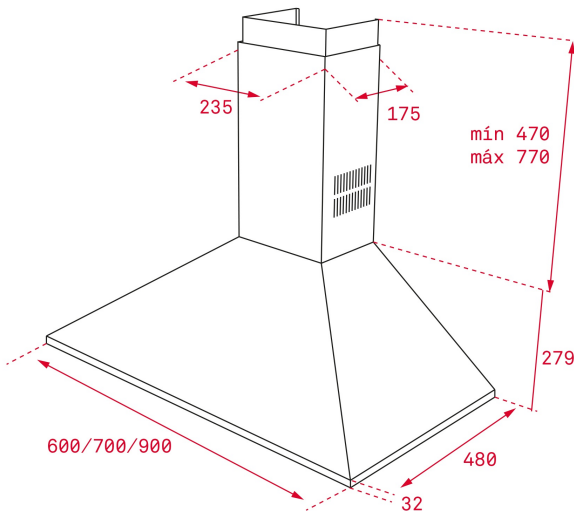

REFERENCE

REF: 40460440

EAN: 8421152069660

FEATURES

Decorative pyramidal hood

Push buttons control

3 speeds

Free Outlet exhaust capacity (m³/h): 475

Max speed exhaust capacity (m³/h): 380

Min speed exhaust capacity (m³/h): 234

Max speed sound level (dBA): 54

Min speed sound level (dBA): 44

2 LED lamps

3 Aluminium filters

Operating pilot light

Anti-return valve included

Outlet reduction included

Optional recirculation kit with tube cover installation: SET 1/M1

Optional Charcoal Filter: D4C

DIMENSIONS

Product height (mm): 749-1049

Product width (mm): 900

Product depth (mm): 480

Product length (mm):

Net weight (Kg): 9,5

TECH SPECS

Energy Efficiency Class: D

Noise (LwA) Min Speed (dB): 44,3

Noise (LwA) Max Speed (dB): 59,8

Noise (LwA) Boost Speed (dB): 0

Ø Outlet (mm): 150

COLOURS

40460440

Stainless Steel