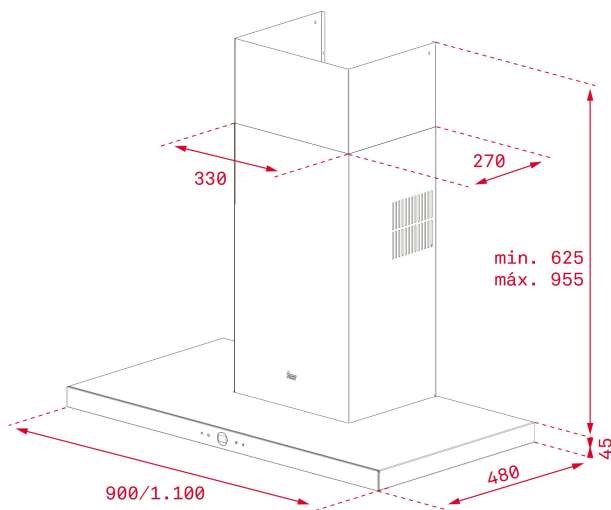

TEKA**MAESTRO PERFECTA4 DLH 985 T**

90cm Decorative Hood with Touch Control Display and ECOPOWER A4 motor

LED

PERFECTA-
4Stop Delay
Timer**REFERENCE**

REF: 40437100

EAN: 8421152145661

FEATURES

Ultraslim decorative hood

Stop delay timer

Filter saturation indicator

DIMENSIONS**Product height (mm):** 670-1000**Product width (mm):** 900**Product depth (mm):** 480**Product length (mm):****Net weight (Kg):** 15,33**TECH SPECS**