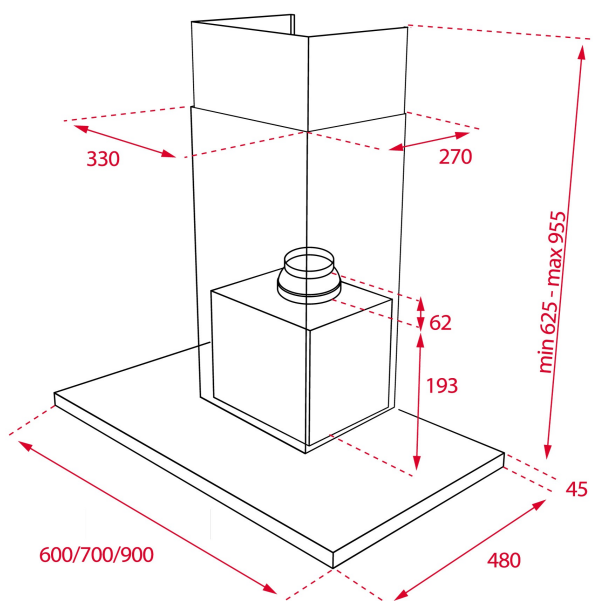

TEKA**EASY DSJ 980**

90cm A Decorative Hood with EcoPower motor

LED

REFERENCE

REF: 40484821

EAN: 8421152157329

FEATURES

Ultraslim decorative hood
Push Buttons Control Panel
Operating Pilot Light
Conventional Aspiration Type
3 speeds
Exhaust capacities:
Free Outlet (m³/h): 638
Max. (m³/h): 614
Min. (m³/h): 268
Noise (LwA) Max Speed 66 dB
Noise (LwA) Min Speed 48 dB
Integrated LED Light
3 stainless Steel-aluminum Filter

DIMENSIONS

Product height (mm): 670-1000**Product width (mm):** 900**Product depth (mm):** 480**Product length (mm):****Net weight (Kg):** 15,33

TECH SPECS

Energy Efficiency Class: C

Noise (LwA) Min Speed (dB): 48

Noise (LwA) Max Speed (dB): 66

Noise (LwA) Boost Speed (dB): N/A

Ø Outlet (mm): 150

COLOURS

40484821

Stainless Steel