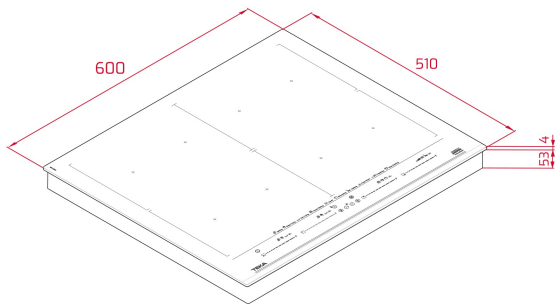

REFERENCE

REF: 112500037

EAN: 8434778016208

FEATURES

Urban Colors Edition

MasterSense Series

FullFlex Induction hob

Direct functions with temperature sensors: Rice cooking, confit, poaching, grilling, pan frying, deep frying, quick boiling, keep warm, simmering and melting.

Touch Control MultiSlider

4 cooking zones

4 zones Ø 262,5 X 195 mm

Ceramic glass surface

Auto-lock safety system

Cooking timer

Power plus

Child lock

Residual heat indicator

Power management

Easy installation kit

Maximum nominal power 7400 W

Optional: Grilling plate

Optional: Teppanyaki

DIMENSIONS

Product height (mm): 57

Product width (mm): 600

Product depth (mm): 510

Product length (mm):

Net weight (Kg): 13,21

TECH SPECS

Power rate (V): 220-240

Frequency (Hz): 50/60

Maximum Nominal Power (W): -

COLOURS

112500037

Black Glass