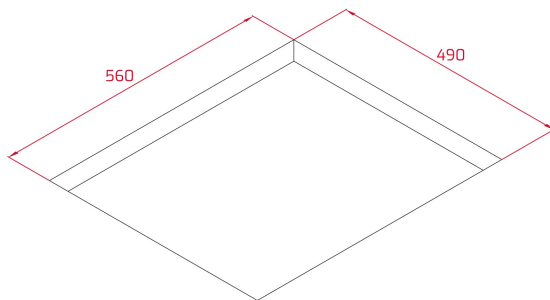

REFERENCE

REF: 112500037

EAN: 8434778016208

FEATURES

Urban Colors Edition

MasterSense Series

FullFlex Induction hob

Direct functions with temperature sensors: Rice cooking, confit, poaching, grilling, pan frying, deep frying, quick boiling, keep warm, simmering and melting.

Touch Control MultiSlider

4 cooking zones

4 zones Ø 262,5 X 195 mm

Ceramic glass surface

Auto-lock safety system

Cooking timer

Power plus

Child lock

Residual heat indicator

Power management

Easy installation kit

Maximum nominal power 7400 W

Optional: Grilling plate

Optional: Teppanyaki

DIMENSIONS

Product height (mm): 57

Product width (mm): 600

Product depth (mm): 510

Product length (mm):

Net weight (Kg): 13,21

TECH SPECS

Power rate (V): 220-240

Frequency (Hz): 50/60

Maximum Nominal Power (W): -

COLOURS

112500037

Black Glass