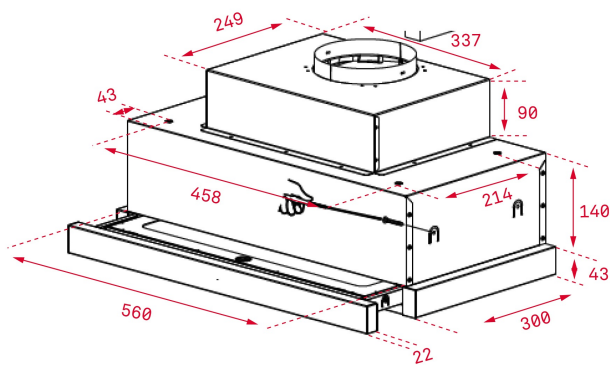

REFERENCE

REF: 40436830

EAN: 8421152146231

FEATURES

Pull-out hood
 Electronic control
 2 speeds + 1 intensive
 Free Outlet exhaust capacity (m³/h): 745
 Intensive speed exhaust capacity (m³/h): 694
 Max speed exhaust capacity (m³/h): 445
 Min speed exhaust capacity (m³/h): 330
 Intensive speed sound level (dBA): 70
 Max speed sound level (dBA): 63
 Min speed sound level (dBA): 60
 2 LED lamps
 2 aluminium filter
 Stop delay timer
 Fingerprint proof front panel
 Exchangeable Front Panel
 Anti-return valve included
 Outlet reduction included
 Optional Charcoal Filter: D4C

LED

Stop Delay
Timer

DIMENSIONS

Product height (mm): 274**Product width (mm):** 600**Product depth (mm):** 300/490**Product length (mm):****Net weight (Kg):** 8,33

TECH SPECS

Energy Efficiency Class: C

Noise (LwA) Min Speed (dB): 59,8

Noise (LwA) Max Speed (dB): 62,6

Noise (LwA) Boost Speed (dB): 70,1

Ø Outlet (mm): 150

COLOURS

40436830

Stainless Steel