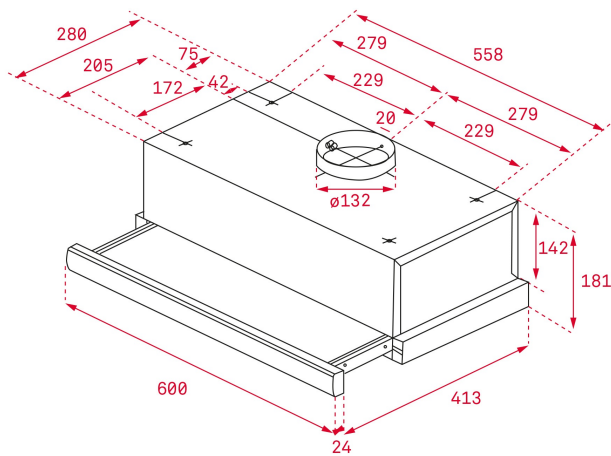

TEKA**EASY TL 6310**

60cm Pull-out Hood with double motor turbine and 2 speeds

REFERENCE

REF: 40474250

EAN: 8421152145975

FEATURES

Pull-out hood
Mechanical control panel
2 speeds
Exhaust capacities:
Free Outlet, m³/h: 366
Max., m³/h: 332
Min., m³/h: 233
Noise (LwA) Max Speed, dB: 65
Noise (LwA) Min Speed, dB: 56
2 Integrated LED lamps
4 aluminium filters
Automatic Lighting
Exchangeable Front Panel

LED

DIMENSIONS**Product height (mm):** 181**Product width (mm):** 600**Product depth (mm):** 304-437**Product length (mm):****Net weight (Kg):** 6,1**TECH SPECS**

Energy Efficiency Class: D

Noise (LwA) Min Speed (dB): 49

Noise (LwA) Max Speed (dB): 65

Noise (LwA) Boost Speed (dB): N/A

Ø Outlet (mm): 120

COLOURS

40474250

Stainless Steel