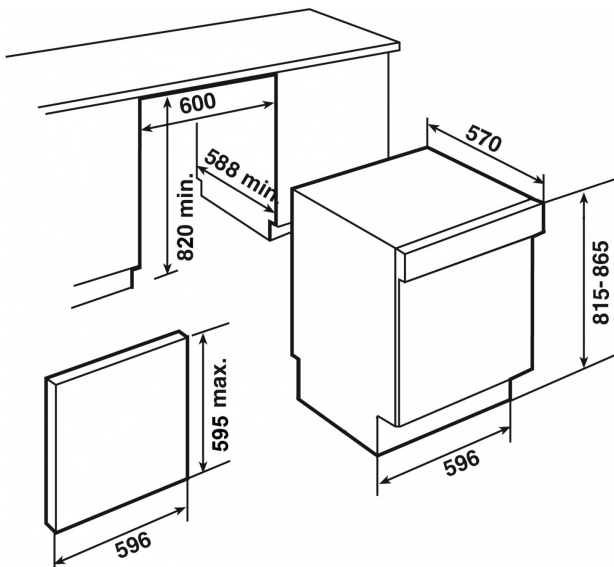

TEKA**TOTAL DW 605 S**

Partially Integrated Dishwasher In 60 cm

ECO
function**REFERENCE**

REF: 40782950

EAN: 8421152121948

FEATURES

Partially Integrated Dishwasher
Electronic Control Panel
Place Settings : 12
Washing Programs : 6
Washing Temperatures: 40°,
50°, 55°, 60°, 65°C
Full Aquastop
Delay Timer 3-6-9H
Half Load Program
Fast Program 40 Minutes
Eco Program
Adjustable Upper Basket
Water Softener
Indicator Pilots For : Selected Program,
Lack Of Salt And Rinse Aid, Delay Timer
Back Feet Adjustment From Front
Energy Class : A++/A
Noise Level db(A) : 49
Power Supply : 220/240V -50 Hz

DIMENSIONS

Product height (mm): 815-865
Product width (mm): 570
Product depth (mm): 596
Product length (mm):
Net weight (Kg): 34

TECH SPECS

Energy Efficiency Class: A++
Energy Consumption (Kw/day): -
Water consumption (litres/year): 3080
Noise Level (dBA): 49
Power rate (V): 220-240
Frequency (Hz): 50