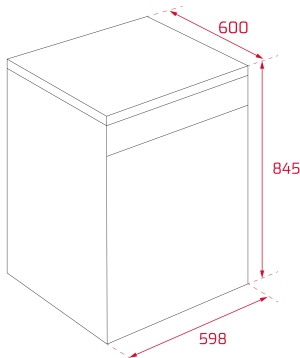

REFERENCE

REF: 114260012

EAN: 8434778013757

FEATURES

PremiumCare series

Free standing Dishwasher

Electronic control panel with display

Capacity: 14 plate settings

Washing programs: 8

Washing temperatures: 50°, 55°, 60°, 65°, 72°C

Motor Inverter

PremiumDry automatic opening system

MultiFlex 3 cutlery tray

MultiCleaner Sensor

FlexiSet 2 lower basket

Special programs: AutoClean, AutoProgram, Intensive program,

ECO program, 1-Hour, Whisper program, Hygienic, PreWash

Special functions: Half load, Express, PowerWash, ExtraDry,

IonClean, AlternativeWash

AquaStop and AquaSafe safety systems

Low salt and rinse indicator

Third sprayer

Push-up adjustable upper basket

Delay timer: 1-24 hours

Noise level: 42 dBA

Sliding Detergent drawer

Column installation

DIMENSIONS

Product height (mm): 845

Product width (mm): 598

Product depth (mm): 600

Product length (mm):

Net weight (Kg): 53,5

TECH SPECS

Energy Efficiency Class: A+++

Energy Consumption (Kw/day): -

Water consumption (litres/year): 2744

Noise Level (dBA): 42

Power rate (V): 220

Frequency (Hz): 50

COLOURS

114260012

Stainless Steel

114260011

White