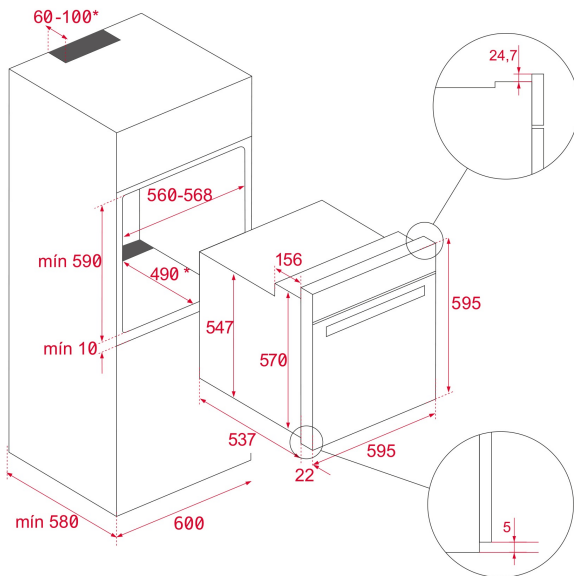

TEKA**EASY HBB 435**
60cm Conventional Oven

72L

**REFERENCE**

REF: 41560010 EAN: 8421152148891

FEATURES

Conventional oven
3 cooking functions
Mechanical control knobs
Chrome supports with 5 cooking levels
Removable double glazed door
Anti-tip deep tray
Capacity (gross/net): 75 / 72 litres

DIMENSIONS

Product height (mm): 595
Product width (mm): 595
Product depth (mm): 537+22
Product length (mm):
Net weight (Kg): 24

TECH SPECS

Energy Efficiency Class: A
Power rate (V): 220-240
Frequency (Hz): 50/60
Maximum Nominal Power (W): 2593