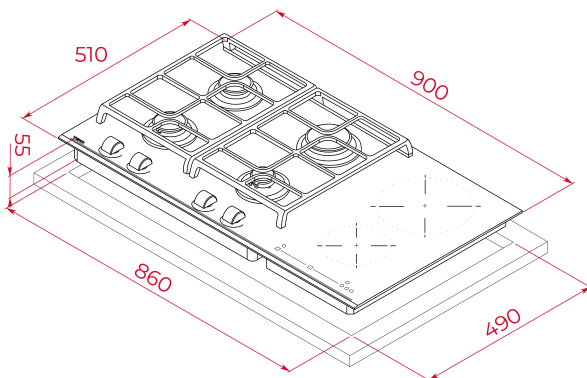

TEKA**MAESTRO JZC 96342 BBB**

Gas on glass + Induction hob with Direct Functions and 6 cooking zones in 90cm of butane gas

REFERENCE

REF: 112570144

EAN: 8434778013382

**FEATURES**

Gas on glass + Induction hob
 Touch control MultiSlider
 ExactFlame control
 Cooking timer
 6 cooking zones:
 1 induction 145 Ø (1250-1800 W)
 1 induction 180 Ø (1700 - 2100 W)
 1 gas rapid burner (2.8 kW)
 2 gas semi-rapid burner (1.75 kW)
 1 gas auxiliary burner (1.0 kW)
 9 gas power levels with precise control of the flame
 Large cast iron grids
 Automatic-ignition
 Auto-lock safety device
 Induction Power Plus function
 3 special cooking functions: Simmering, Melting and KeepWarm
 Maximum nominal power (gas): 6.95 kW
 Maximum nominal power (induction): 3500 W
 Ceramic Glass (4 mm)

Auto ignition

ExactFlame

MultiSlider

Power

Power Plus

Autolock

Easy Installation

DIMENSIONS**Product height (mm):** 98**Product width (mm):** 900**Product depth (mm):** 510**Product length (mm):****Net weight (Kg):** 17,9**TECH SPECS**