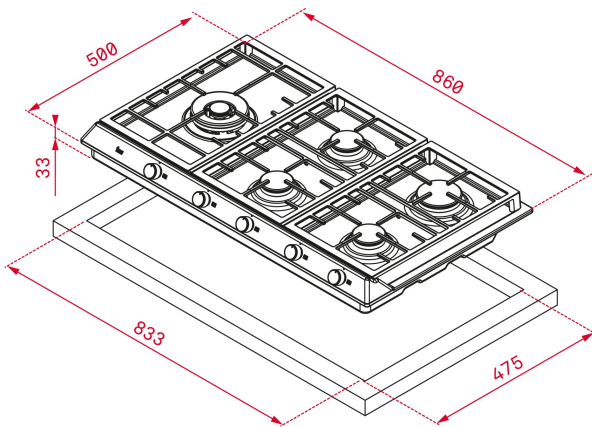

TEKA**TOTAL EX 90.1 5G AI AL DR CI BUT**

Gas hob with 5 high efficiency burners and cast iron grills in 90 cm of butane gas

Auto
ignition

Autolock

**REFERENCE**

REF: 40212503

EAN: 8421152151440

FEATURES

5 cooking zones
1 rapid 2.80 kW
1 auxiliary: 1000 W
1 semirapid 1.75 kW
1 semirapid 1.75 kW
1 double ring 4.00 kW
Stainless steel surface
Auto ignition
Auto-lock safety system
Maximum nominal power: 11300W
Black knobs accessory available Ref.

DIMENSIONS

Product height (mm): 84
Product width (mm): 860
Product depth (mm): 500
Product length (mm):
Net weight (Kg): 13,5

TECH SPECS

Power rate (V): 220-240
Frequency (Hz): 50/60
Maximum Nominal Power (W): -