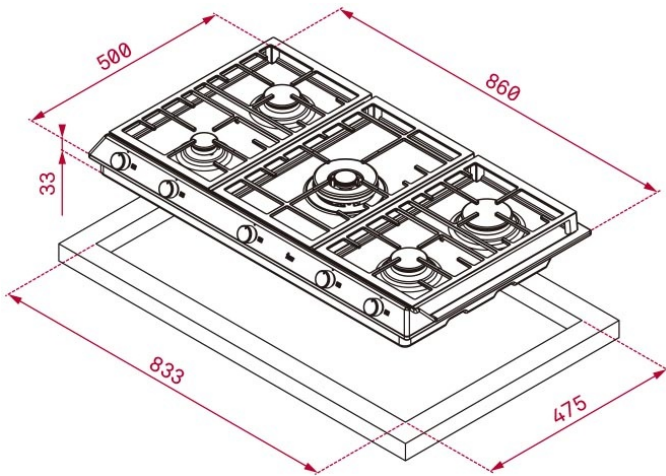

**TEKA****TOTAL EX 90.1 5G AI AL DR CI**

Gas hob with 5 high efficiency burners and cast iron grills in 90 cm of natural gas

Auto  
ignition

**REFERENCE**

REF: 40212063

EAN: 8421152151761

**FEATURES**

Gas typology: LPG ( butane/ propane )

90 cm gas hob

Double ring burner

Cast iron grids with a professional look.

Metallic and glossy black looking frontal knobs

Auto-ignition

Auto-lock safety device

High Efficiency burners.

5 cooking zones:

1 double ring burner (4.00 kW)

1 fast burner (2.8 kW )

2 semi-fast burner (1.75 kW)

1 auxiliary burner (1kW)

**DIMENSIONS**

**Product height (mm):** 84

**Product width (mm):** 860

**Product depth (mm):** 500

**Product length (mm):**

**Net weight (Kg):** 13,5

**TECH SPECS**

Power rate (V): 220-240

Frequency (Hz): 50/60

Maximum Nominal Power (W): -

**COLOURS**

40212063