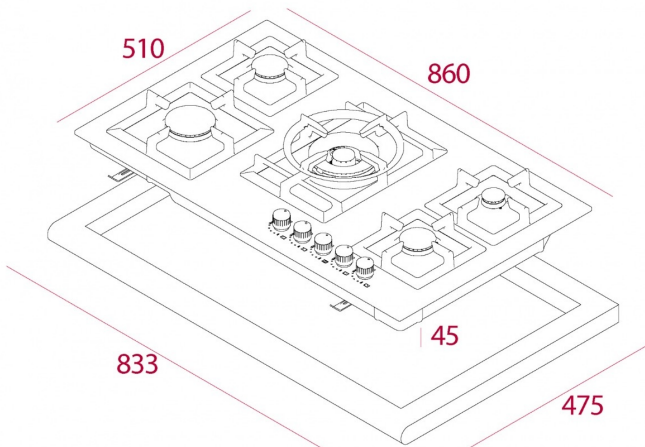

TEKA**TOTAL EFX 90.1 5G AI AL DR LEFT**

Gas hob with 5 high efficiency burners in 90 cm of natural gas

REFERENCE

REF: 40211631

EAN: 8421152159347

Auto
ignition

Autolock

**FEATURES**

Gas typology : natural
90 cm gas hob
Double ring burner
Cast iron grids
Metal looking frontal knobs
Auto-ignition
Auto-lock safety device
High efficiency burners
5 cooking zones :
1 double ring burner (4 kw)
1 fast burner (3 kW)
2 semi-fast burners (1.75 kW)
1 auxiliary burner (1 kW)

DIMENSIONS**Product height (mm):** 91**Product width (mm):** 860**Product depth (mm):** 510**Product length (mm):****Net weight (Kg):** 14,5**TECH SPECS**

Power rate (V): 220-240

Frequency (Hz): 50/60

Maximum Nominal Power (W): -