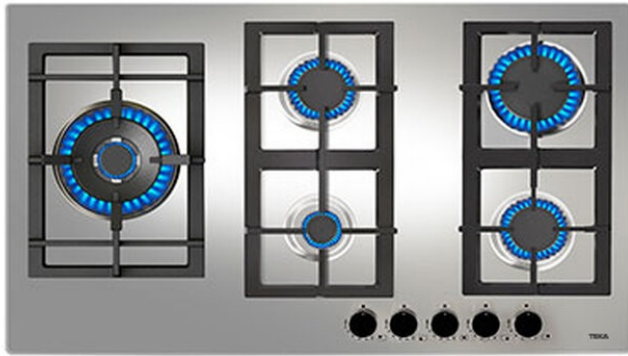

TEKA**TOTAL EFX 90.1 5G AI AL DR LEFT**

Gas hob with 5 high efficiency burners in 90 cm of natural gas

REFERENCE

REF: 40211631

EAN: 8421152159347

Auto
ignition

Autolock

**FEATURES**

Gas typology : natural
90 cm gas hob
Double ring burner
Cast iron grids
Metal looking frontal knobs
Auto-ignition
Auto-lock safety device
High efficiency burners
5 cooking zones :
1 double ring burner (4 kw)
1 fast burner (3 kW)
2 semi-fast burners (1.75 kW)
1 auxiliary burner (1 kW)

DIMENSIONS**Product height (mm):** 91**Product width (mm):** 860**Product depth (mm):** 510**Product length (mm):****Net weight (Kg):** 14,5**TECH SPECS**

Power rate (V): 220-240

Frequency (Hz): 50/60

Maximum Nominal Power (W): -

COLOURS

40211631

Stainless Steel