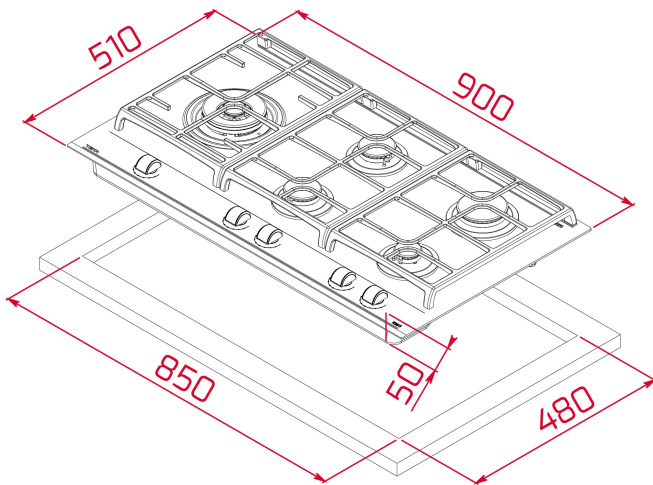

TEKA**MAESTRO GZC 95320**

Gas on Glass Hob with ExactFlame function in 90 cm of butane gas

REFERENCE

REF: 112570069

EAN: 8434778006933

FEATURES

Gas on Glass with ExactFlame and bevelled front
Front control knobs with ergonomic design
Ceramic glass surface
9 power levels with precise control of the flame
1 double ring burner, 5,00 kW
1 fast burner, 2,80kW
2 semi-fast burners, 1,75 kW
1 auxiliary burner, 1,00 kW
Auto-lock safety device (Thermocouples)
Automatic-ignition in every burner, activated through control knobs
Optional Wok support
Large cast iron pan grids
Easy installation kit
Type of Gas: Natural

Auto ignition

ExactFlame

Autolock

Easy Installation

DIMENSIONS

Product height (mm): 98**Product width (mm):** 900**Product depth (mm):** 510**Product length (mm):****Net weight (Kg):** 16,5

TECH SPECS

Power rate (V): 220-240

Frequency (Hz): 50/60

Maximum Nominal Power (W): -

COLOURS

112570069

Black glass