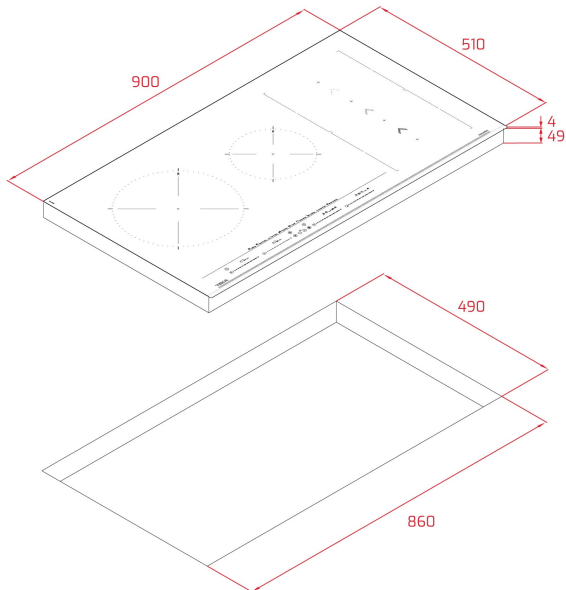

MultiSlider

Autolock

Power

Power Plus

Easy
installation