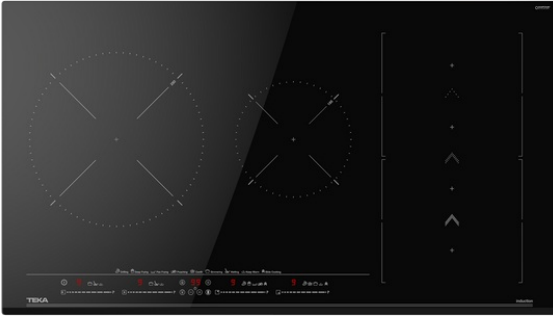

TEKA**MAESTRO IZS 96700 MST**

90 cm induction Flex hob with SlideCooking function and 4 cooking zones

REFERENCE

REF: 112500033

EAN: 8434778012040

MultiSlider

Autolock

Power

Power Plus

Easy
installation**FEATURES**

Urban Colors Edition

MasterSense Series

Flex Induction hob

SlideCooking function

Direct functions with temperature sensors: Confit, poaching, grilling, pan frying, deep frying, quick boiling, simmering, melting and keep warm

Touch Control MultiSlider

4 cooking zones

1 zone Ø 280 mm

2 zone Ø 228 x 200 mm

1 zone Ø 185 mm

Ceramic glass surface

Auto-lock safety system

Cooking timer

DIMENSIONS**Product height (mm):** 53**Product width (mm):** 900**Product depth (mm):** 510**Product length (mm):****Net weight (Kg):** 13,22**TECH SPECS**

Power rate (V): 220-240

Frequency (Hz): 50/60

Maximum Nominal Power (W): -