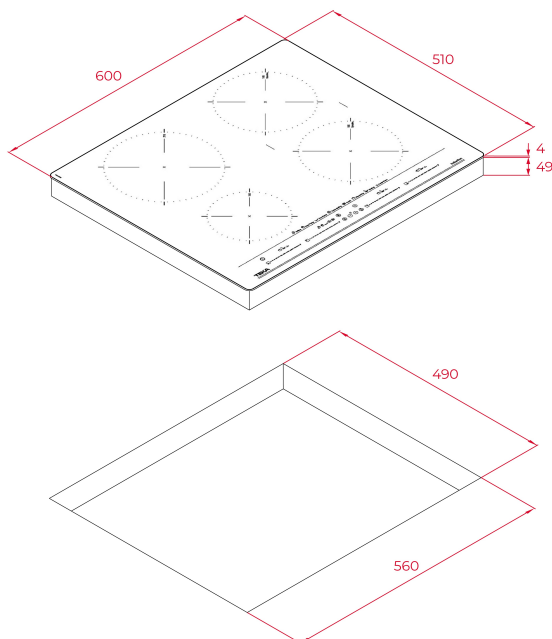

Easy
Installation