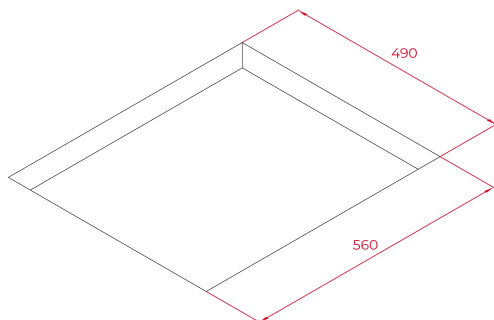

REFERENCE

REF: 112500026

EAN: 8434778011760

FEATURES

Urban colors Edition

Induction hob

Touch control MultiSlider

Cooking timer

4 cooking zones:

-1 induction Ø 215 mm

-2 induction Ø 185 mm

-1 induction Ø 150 mm

Special cooking functions with temperature sensors: Grilling, Deep frying, Pan frying, KeepWarm, Boiling, Simmering, Confit & Melting

Power Plus function

Stop & Go function

Residual heat indicators

Fast-Click easy installation

Maximum nominal power : 8.800 W

DIMENSIONS

Product height (mm): 53

Product width (mm): 600

Product depth (mm): 510

Product length (mm):

Net weight (Kg): 10,7

TECH SPECS

Power rate (V): 220-240

Frequency (Hz): 50/60

Maximum Nominal Power (W): -

COLOURS

112500026

Stone grey glass

112500027

White Glass