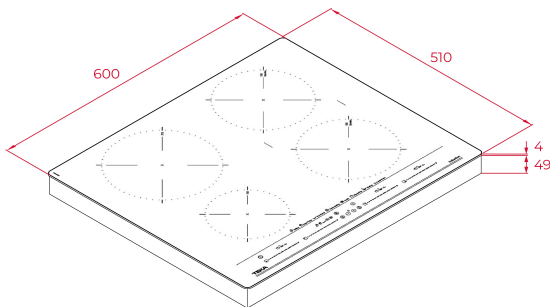

REFERENCE

REF: 112500026

EAN: 8434778011760

FEATURES

Urban colors Edition

Induction hob

Touch control MultiSlider

Cooking timer

4 cooking zones:

-1 induction Ø 215 mm

-2 induction Ø 185 mm

-1 induction Ø 150 mm

Special cooking functions with temperature sensors: Grilling, Deep frying, Pan frying, KeepWarm, Boiling, Simmering, Confit & Melting

Power Plus function

Stop & Go function

Residual heat indicators

Fast-Click easy installation

Maximum nominal power : 8.800 W

DIMENSIONS

Product height (mm): 53

Product width (mm): 600

Product depth (mm): 510

Product length (mm):

Net weight (Kg): 10,7

TECH SPECS

Power rate (V): 220-240

Frequency (Hz): 50/60

Maximum Nominal Power (W): -

COLOURS

112500026

Stone grey glass

112500027

White Glass