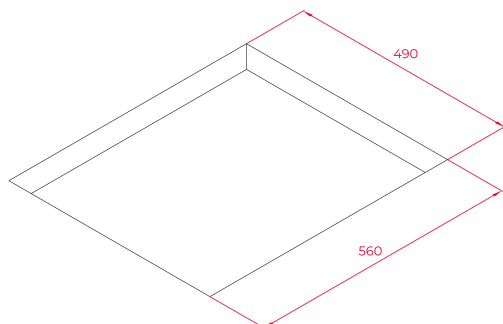

Easy
Installation