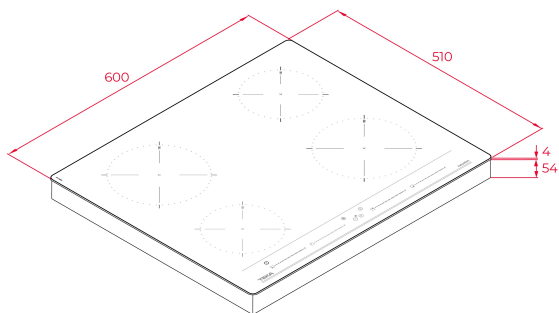

Easy
Installation