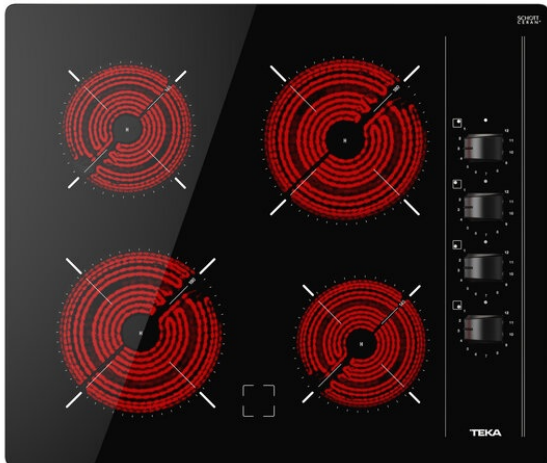

TEKA**EASY TBC 64000 XFL**

Vitreoceramic hob with 4 zonesl in 60 cm

Autolock

Easy
Installation**REFERENCE**

REF: 112550009

EAN: 8434778014501

FEATURES

vitreoceramic hob

Black Ergonomic Knob

4 cooking zones:

-2 high light Ø 180 mm

-2 high light Ø 145 mm

Fast-Click easy installation

Maximum nominal power : 6.000 W

DIMENSIONS**Product height (mm):** 57**Product width (mm):** 600**Product depth (mm):** 510**Product length (mm):****Net weight (Kg):** 7,6**TECH SPECS**

Power rate (V): 220-240

Frequency (Hz): 50/60

Maximum Nominal Power (W): -

COLOURS

112550009

Black glass