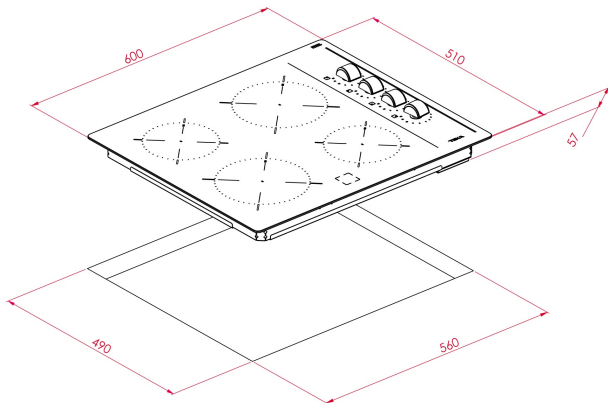

TEKA**EASY TBC 64000 XFL**

Vitreoceramic hob with 4 zonesl in 60 cm

Autolock

Easy
Installation**REFERENCE**

REF: 112550009

EAN: 8434778014501

FEATURES

vitreoceramic hob

Black Ergonomic Knob

4 cooking zones:

-2 high light Ø 180 mm

-2 high light Ø 145 mm

Fast-Click easy installation

Maximum nominal power : 6.000 W

DIMENSIONS**Product height (mm):** 57**Product width (mm):** 600**Product depth (mm):** 510**Product length (mm):****Net weight (Kg):** 7,6**TECH SPECS**

Power rate (V): 220-240

Frequency (Hz): 50/60

Maximum Nominal Power (W): -

COLOURS

112550009

Black glass