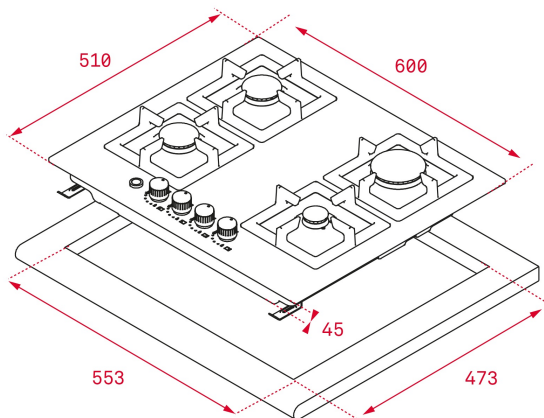

TEKA**TOTAL EFX 60.1 4G AI AL DR CI**

Butane and natural gas hob with frontal control knobs and 4 burners

Auto
ignition

Autolock

**REFERENCE**

REF: 112610072

EAN: 8434778024050

FEATURES

Gas hob
Frontal control knobs
4 cooking zones
1 double ring burner, 4.00 kW
2 semi fast burners, 1.7 kW
1 auxiliary burner, 1 kW
Stainless steel surface
Auto ignition
Auto-lock safety system
Cast iron grids
Maximum nominal power 8500 W
Optional: Wok support

DIMENSIONS**Product height (mm):** 91**Product width (mm):** 600**Product depth (mm):** 510**Product length (mm):****Net weight (Kg):** 10,7**TECH SPECS**

Power rate (V): 220-240

Frequency (Hz): 50/60

Maximum Nominal Power (W): -