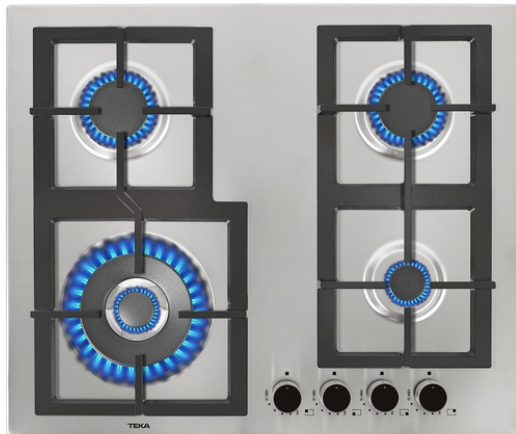

TEKA**TOTAL EFX 60.1 4G AI AL DR CI**

Butane and natural gas hob with frontal control knobs and 4 burners

Auto
ignition

Autolock

**REFERENCE**

REF: 112610072

EAN: 8434778024050

FEATURES

Gas hob
Frontal control knobs
4 cooking zones
1 double ring burner, 4.00 kW
2 semi fast burners, 1.7 kW
1 auxiliary burner, 1 kW
Stainless steel surface
Auto ignition
Auto-lock safety system
Cast iron grids
Maximum nominal power 8500 W
Optional: Wok support

DIMENSIONS**Product height (mm):** 91**Product width (mm):** 600**Product depth (mm):** 510**Product length (mm):****Net weight (Kg):** 10,7**TECH SPECS**

Power rate (V): 220-240

Frequency (Hz): 50/60

Maximum Nominal Power (W): -

COLOURS

112610072

Stainless Steel