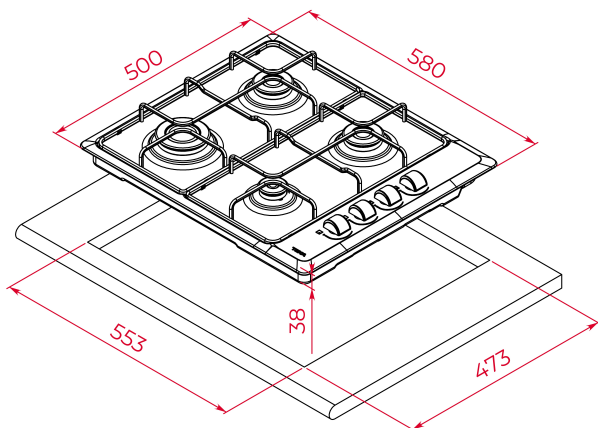

**TEKA****EASY HLX 640 KB**

Gas hob with 4 cooking zones and auto ignition

Auto ignition

Autolock

**REFERENCE**

REF: 112620020

EAN: 8434778022858

**FEATURES**

Gas hob  
Lateral mechanical control panel with ergonomic design  
4 cooking zones  
1 fast burner, 3,00 kW  
2 semi fast burners, 1,75 kW  
1 auxiliary burner, 1,00 kW  
Stainless steel surface  
Auto ignition  
Auto-lock safety system  
Cast iron grids  
Maximum nominal power 7500 W

**DIMENSIONS****Product height (mm):** 85**Product width (mm):** 580**Product depth (mm):** 500**Product length (mm):****Net weight (Kg):** 6,645**TECH SPECS**

Power rate (V): 220-240

Frequency (Hz): 50/60

Maximum Nominal Power (W): -

**COLOURS**

112620020

Stainless Steel