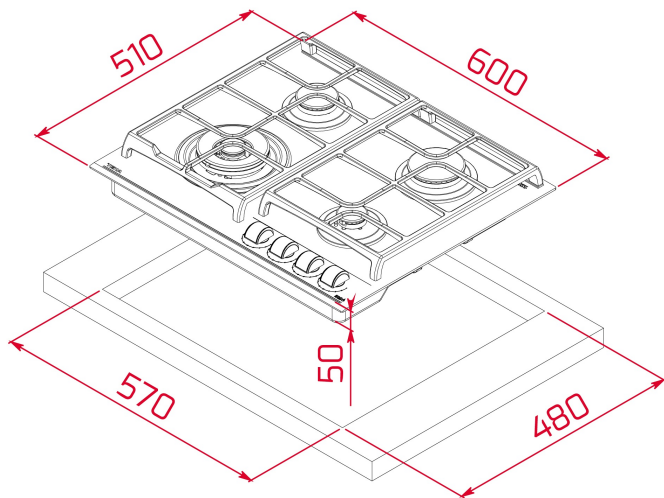

TEKA**MAESTRO GZC 64320 WH**

Gas on Glass Hob with ExactFlame function in 60 cm

Auto ignition

ExactFlame

Autolock

Easy Installation

**REFERENCE**

REF: 112570140

EAN: 8434778013344

FEATURES

Urban Colors Edition

Gas on Glass with ExactFlame

9 power levels with precise control of the flame

Front control knobs with ergonomic design

4 cooking zones:

-1 double ring burner (4.00 kW)

Optional Wok support

Easy installation kit

Tempered glass surface

Type of Gas: Butane

Nozzles to natural gas

DIMENSIONS**Product height (mm):** 98**Product width (mm):** 600**Product depth (mm):** 510**Product length (mm):****Net weight (Kg):** 14,8**TECH SPECS**

Power rate (V): 220-240

Frequency (Hz): 50/60

Maximum Nominal Power (W): -

COLOURS

112570140

White Glass

112570141

Stone grey glass