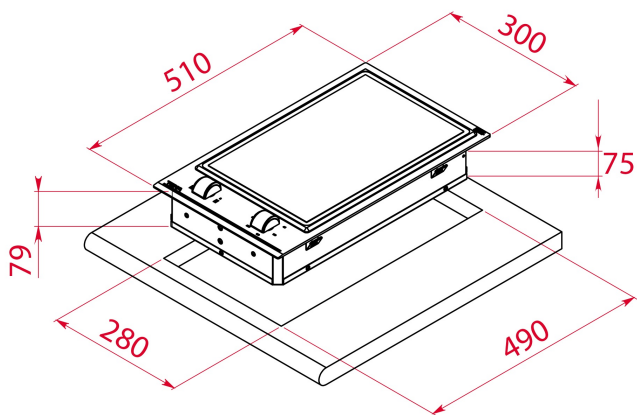

REFERENCE

REF: 112660000

EAN: 8434778014846

FEATURES

VarioPro Series
Modular teppanyaki hob
Frontal control knobs with ergonomic design
2 cooking zones
2 zones $\varnothing$ 376 X 118 mm
Ceramic glass surface
Easy installation kit
Maximum nominal power 2400 W

DIMENSIONS

Product height (mm): 79

Product width (mm): 300

Product depth (mm): 510

Product length (mm):

Net weight (Kg): 9,3

TECH SPECS

Power rate (V): 220-240

Frequency (Hz): 50/60

Maximum Nominal Power (W): -

COLOURS

112660000

Black Glass