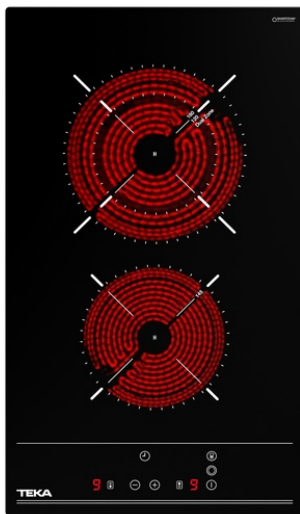

TEKA

TOTAL TZC 32320 TTC

30cm Modular Vitroceramic Hob with Touch Control

Autolock

Easy
Installation

REFERENCE

REF: 112540002

EAN: 8434778012651

FEATURES

Modular vitroceramic hob

Touch Control

2 cooking zones:

-1 high light \varnothing 120/180 mm

-1 high light \varnothing 145 mm

Keep warm function

Maximum nominal power: 2.900 W

DIMENSIONS

Product height (mm): 58

Product width (mm): 300

Product depth (mm): 510

Product length (mm):

Net weight (Kg): 4,26

TECH SPECS

Power rate (V): 220-240

Frequency (Hz): 50/60

Maximum Nominal Power (W): 2900

COLOURS

112540002

Black