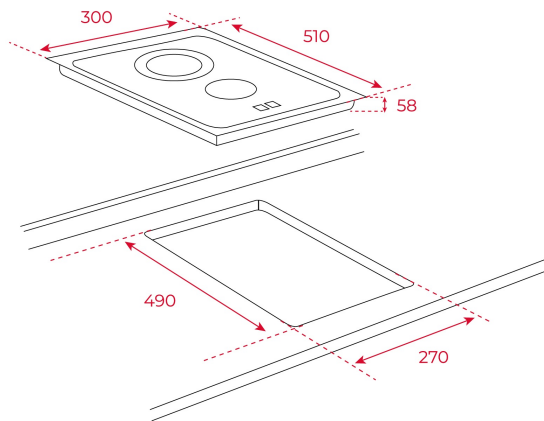

TEKA

TOTAL TZC 32320 TTC

30cm Modular Vitroceramic Hob with Touch Control

Autolock

Easy
Installation

REFERENCE

REF: 112540002

EAN: 8434778012651

FEATURES

Modular vitroceramic hob

Touch Control

2 cooking zones:

-1 high light \varnothing 120/180 mm

-1 high light \varnothing 145 mm

Keep warm function

Maximum nominal power: 2.900 W

DIMENSIONS

Product height (mm): 58

Product width (mm): 300

Product depth (mm): 510

Product length (mm):

Net weight (Kg): 4,26

TECH SPECS

Power rate (V): 220-240

Frequency (Hz): 50/60

Maximum Nominal Power (W): 2900

COLOURS

112540002

Black